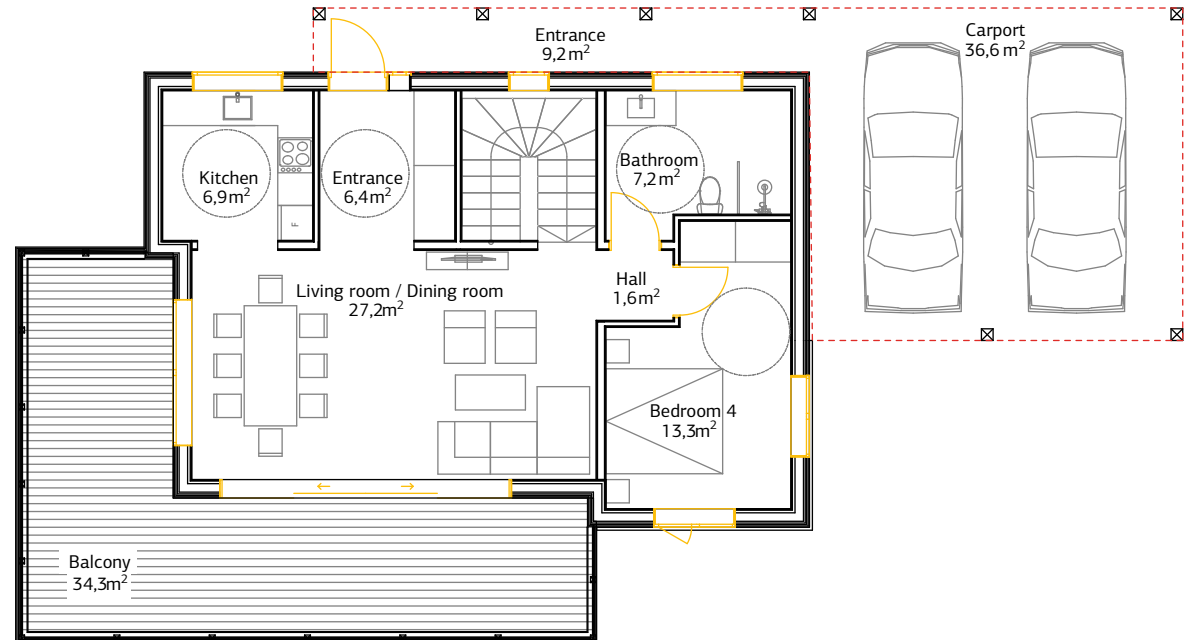

Living room / Dining room
Open kitchen
4 bedrooms
Walk-in-closet
3 bathroom+WC
Utility room
Storeroom

Prebuilt element house Markus 126 m²

Living area	126 m ²
Balconies, terraces and canopy roofs	116 m ²
External area	218 m ²
Roof angle	0 °
Height (± from 0.00)	6,3 m

Prebuilt element house Markus 126 m²

1st floor

2nd floor