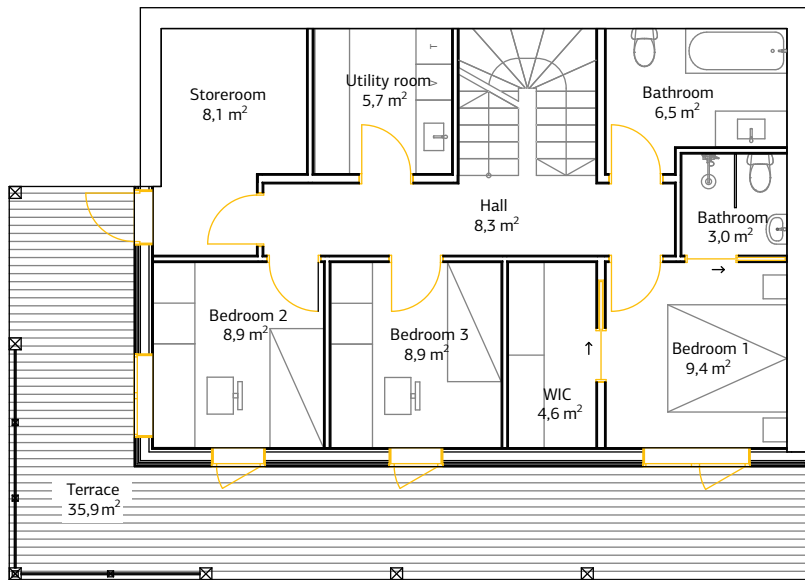

Living room / Dining room
Open kitchen
4 bedrooms
Walk-in-closet
3 bathroom+WC
Utility room
Storeroom

Prebuilt element house Markus 126 m²

Living area	126 m ²
Balconies, terraces and canopy roofs	116 m ²
External area	218 m ²
Roof angle	0 °
Height (± from 0.00)	6,3 m

Prebuilt element house Markus 126 m²

1st floor

2nd floor